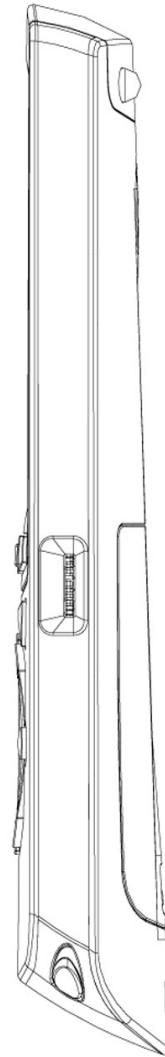

EL Backlit Hard Buttons

Complementing its touchpanel are 19 tactile pushbuttons comprised of 10 smartly-placed buttons designated for most common functions, a 5-way navigation thumbpad, and 4 context-assignable "hard keys" positioned along the bottom of the touchscreen. Every button is fully programmable to support quick access to functions ranging from simple volume adjustment and channel selection to on-screen menu navigation or even pan/tilt camera control. Adjustable electroluminescent button backlighting provides a striking appearance while facilitating operation in a darkened home theater or conference room.

Scroll Wheel

A scroll wheel is located on the right side of the TPMC-4XG, positioned for easy navigation through lengthy menus on the touchscreen or television. Incremental up and down scrolling commands are programmable to allow the scroll wheel to be adapted for custom applications.

Hard Keys : (4) programmable pushbuttons below touchscreen
Thumbpad: (1) programmable 5-way thumbpad (4-way navigation plus center “OK” button) with white EL backlit labeling
Functions: (10) programmable pushbuttons with white EL backlit labeling for home, volume, mute, up/fwd, down/rwd, +, -, return, and power
Scroll Wheel: (1) 360° programmable scroll wheel
On/Off: (1) recessed slide switch (in battery compartment), turns unit on or off
Reset: (1) recessed miniature button (in battery compartment), reboots the touchpanel

AVAILABLE ACCESSORIES

CEN-WAP-ABG-1G: 802.11a/b/g Wireless Access Point

TPMC-4XG Isys i/O™ Handheld WiFi Touchpanel

3.04 in
(7.72 cm)

7.38 in
(18.75 cm)

1.18 in
(2.99 cm)