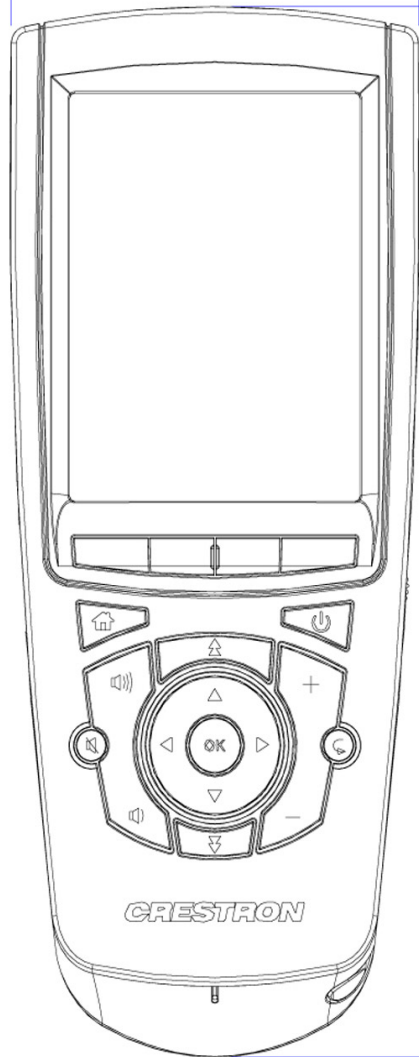

Enclosure

Injection-molded case, stylus storage slot (stylus included); integral docking station port

Dimensions

Height: 1.17 in (2.96 cm)
Width: 3.08 in (7.81 cm)
Depth: 7.39 in (18.76 cm)
Total height of touchpanel and docking station when docked is ~3.25 in (~8.25 cm)

Weight

9 oz (259 g) including battery

AVAILABLE MODELS

TPMC-4XG: Isys i/O™ Handheld WiFi Touchpanel, Matte Silver
TPMC-4XG-B: Isys i/O™ Handheld WiFi Touchpanel, Gloss Black

INCLUDED ACCESSORIES

TPMC-4XG-DS: Docking Station/Charger
TPMC-4XG-BTP: Internal Battery Pack

AVAILABLE ACCESSORIES

CEN-WAP-ABG-1G: 802.11a/b/g Wireless Access Point

TPMC-4XG Isys i/O™ Handheld WiFi Touchpanel

3.04 in
(7.72 cm)

7.38 in
(18.75 cm)

1.18 in
(2.99 cm)