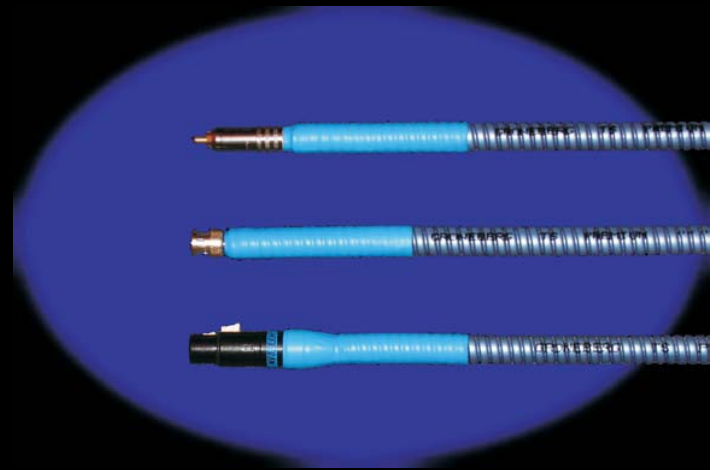

So this genius construction lets the electrons flow with less loss and brings body and calm to the sound.

TS-PREMIUM Speakercable

with crimpusks
with 4/8 pieces GHT-Bananaplugs
with 2/4 pieces Neutrik Speakon 4
with 4/8 pieces GHT-Spades

Standard lengths: 0,6m; 1,0m; 1,5m; 2,0m; 2,5m;
3,0m; 3,5m; 4,0m; 4,5m; 5,0m

TS-PREMIUM Interconnects

with WBT 101_{plus} RCA-Connectors
with Bullet Plug RCA-Connectors
with Neutrik XLR-Connectors

Standard lengths: 0,5m; 0,8m; 1,0m; 1,5m; 2,0m;
2,5m; 3,0m; 3,5m; 4,0m; 4,5m; 5,0m

***TS-PREMIUM* Digitalcables**

with WBT 101_{plus} RCA-Connectors
with BNC-Connectors
with Neutrik XLR-Connectors

Standard lengths: 0,5m; 0,8m; 1,0m; 1,5m; 2,0m

***TS-PREMIUM* Powercables**

for equipment-installation
with straight female IEC 320 connector
with Euro-Connector
with Siemens-Connector (e.g. Revox)
with angled female IEC 320 connector

Standard lengths: 1,0m; 1,5m; 2,0m; 2,5m

Metal Power Strips with *TS-PREMIUM* Power Cable

7-fold with 2,5m and phasecheck
10-fold with 2,5m and phasecheck

***TS-PREMIUM* Center**

with 5, 7 or 9 outlets
(On request up to 17 outlets are possible)
plus1 - An additional socket in the box
plus7 - 7-fold Metal Power Strip
instead of one connector
plus10 - 10-fMetal Power Strip
instead of one connector