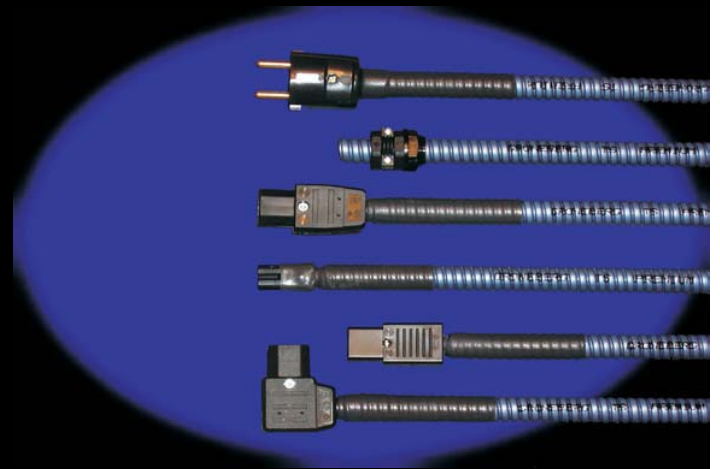

So this genius construction lets the electrons flow with less loss and brings body and calm to the sound.

TS-PREMIUM Speakercable

with crimpusks
with 4/8 pieces GHT-Bananaplugs
with 2/4 pieces Neutrik Speakon 4
with 4/8 pieces GHT-Spades

Standard lengths: 0,6m; 1,0m; 1,5m; 2,0m; 2,5m;
3,0m; 3,5m; 4,0m; 4,5m; 5,0m

TS-PREMIUM Interconnects

with WBT 101_{plus} RCA-Connectors
with Bullet Plug RCA-Connectors
with Neutrik XLR-Connectors

Standard lengths: 0,5m; 0,8m; 1,0m; 1,5m; 2,0m;
2,5m; 3,0m; 3,5m; 4,0m; 4,5m; 5,0m

***TS-PREMIUM* Digitalcables**

with WBT 101_{plus} RCA-Connectors
with BNC-Connectors
with Neutrik XLR-Connectors

Standard lengths: 0,5m; 0,8m; 1,0m; 1,5m; 2,0m

***TS-PREMIUM* Powercables**

for equipment-installation
with straight female IEC 320 connector
with Euro-Connector
with Siemens-Connector (e.g. Revox)
with angled female IEC 320 connector

Standard lengths: 1,0m; 1,5m; 2,0m; 2,5m

Metal Power Strips with *TS-PREMIUM* Power Cable

7-fold with 2,5m and phasecheck
10-fold with 2,5m and phasecheck

***TS-PREMIUM* Center**

with 5, 7 or 9 outlets
(On request up to 17 outlets are possible)
plus1 - An additional socket in the box
plus7 - 7-fold Metal Power Strip
instead of one connector
plus10 - 10-fMetal Power Strip
instead of one connector