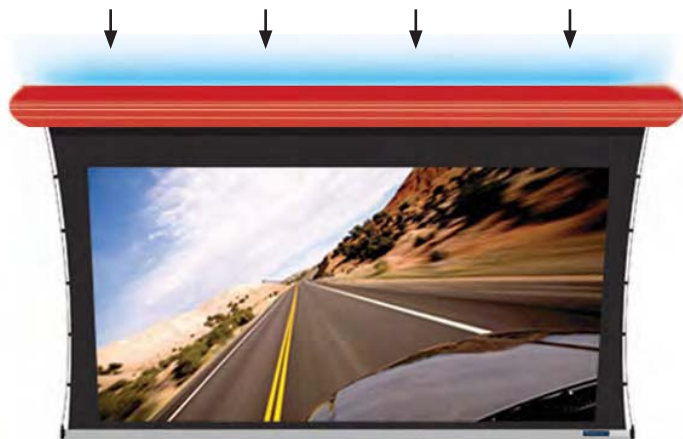

Cabaret Screen

Shown: optional LED mood lighting in continuous cobalt blue

Shown: optional extension brackets

Shown below: optional colored valance in Classic Red

This is the first Stewart retractable screen created especially for the lifestyle customer. With a beautiful new housing, the Cabaret Screen offers an innovative approach to roll down screens. Its sleek and contemporary design makes it possible to install a front projection system into any size space, with any décor and even though it is exposed, it can seamlessly blend into any environment. The Cabaret is perfect for creating media rooms within family rooms, game rooms, or any living space in the home.

FEATURES:

- Stylish removable valance available in standard gloss black or architectural white or a variety of custom finishes
- Quick and easy installation
- Standard sliding adjustable wall-mount bracket
- Built in bubble levels
- Cable management system
- Compatible with Lutron QS, QED, and Legacy 120v quiet motors
- Optional cantilevered mount for use with flat panel TV's
- Optional mood lighting in cobalt blue or white