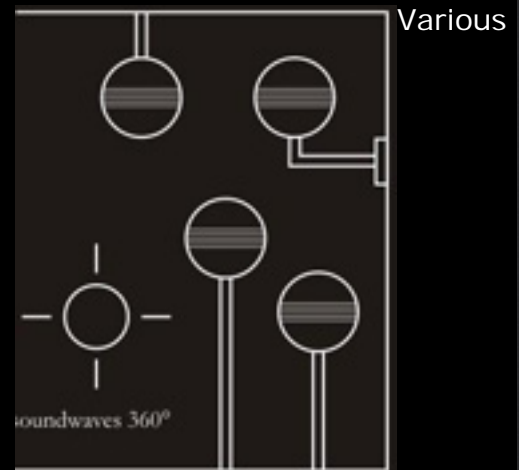

Mounting Options

- Standard - 2 Piece rod with a ground spike.
- Hard ground circular stand